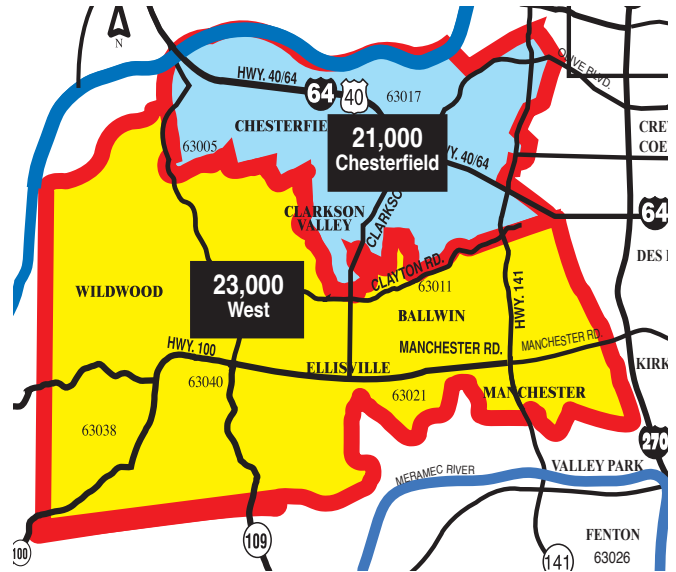

# NEIGHBORHOOD Magazine

## MAGAZINE ADVERTISING RATE INFORMATION

**WEST EDITION - 23,000 Homes**  
**Wildwood, Ellisville,**  
**Ballwin, Manchester**  
**63011, 63021, 63038, 63040**

1/4 Page	1/3 Page	1/2 Page	Full Page
<b>\$475</b>	<b>\$575</b>	<b>\$770</b>	<b>\$1,400</b>

### Ad Rates Per Issue • Per Zone

1/4 Page	1/3 Page	1/2 Page	Full Page
<b>\$415</b>	<b>\$500</b>	<b>\$670</b>	<b>\$1,155</b>

**Front Cover \$1,500**  
 Includes 1/4 page ad inside magazine

**10% Multi Zone Discount!**  
**2 or more Zones**

## NEIGHBORHOOD Magazine 2023 PUBLISHING SCHEDULE • 6 Issues

	EARLY SPRING	SPRING	SUMMER	LATE SUMMER	FALL	WINTER
IN-HOME Friday	March 3	April 21	June 9	August 4	September 29	December 1
ART DEADLINE 3 Weeks Prior	February 10	March 31	May 19	July 14	September 8	November 10