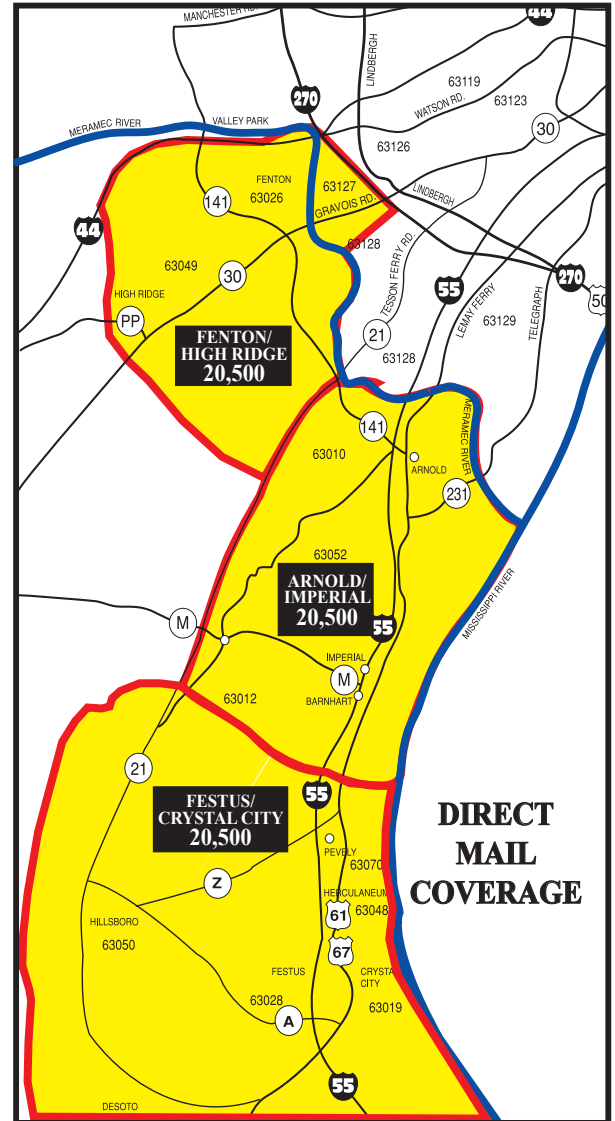

Around MAGAZINE

2024 ADVERTISER INFORMATION South Region - 3 Zones

Direct Mail Per Zone:

Over **20,000** Residences

Includes **1,000** Businesses*

*Business mailings vary by zone-average 1,000.

Ad Rates Per Issue • Per Zone

| | | | |
|--|--------------------|----------------|---|
| First Time Advertiser Special! Pay Next Lower Price | 1/6 Page | \$320 | 10% Multi Zone Discount! 2 or more Zones |
| | 1/4 Page | \$415 | |
| | 1/3 Page | \$500 | |
| | 1/2 Page | \$670 | |
| | Full Page | \$1,185 | |
| | Front Cover | \$1,500 | |
| Includes 1/4 page ad inside magazine | | | |

Prices include all ad concept development, layout & design, artwork scans, proofs, final art, printing & postage.

Payment Terms are 50% for space reservation, 50% upon final art approval.

Around MAGAZINE 2024 PUBLISHING SCHEDULE • 6 Issues